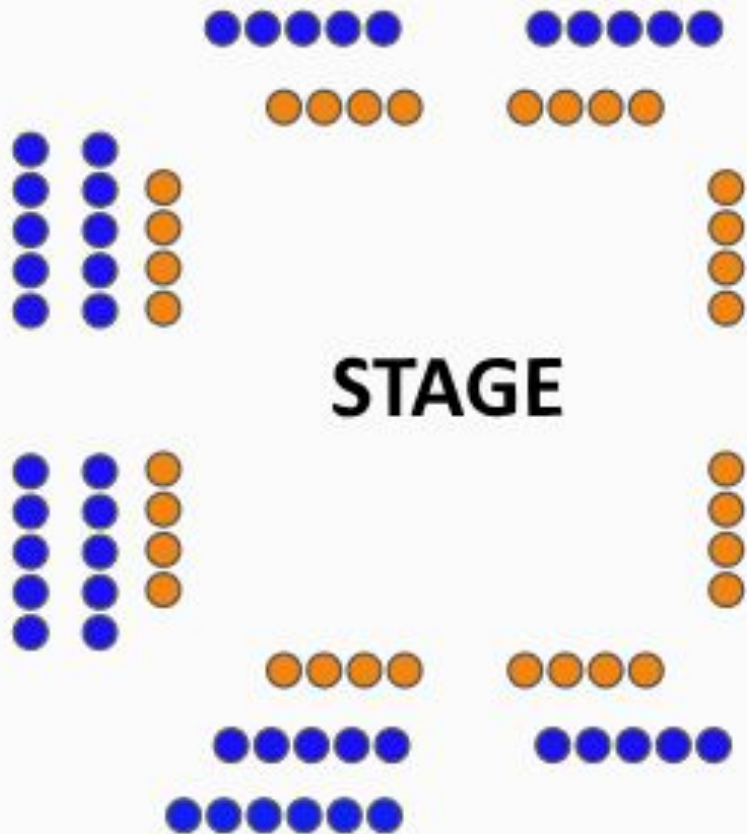

**GUISELEY
THEATRE**

STAGE

8. Intimate Cabaret

Seats upto 60

Tables with 6 seats
around each

Stalls - upto 60

The number of tables can
be changed and booking
whole tables can be an
option

When seating is
unreserved, its
recommended to cap
tickets at 50

**GUISELEY
THEATRE**

STAGE

9. Full Cabaret Seats 174

Tables with 6 seats
around each and full
balcony

Stalls - upto 60
Balcony - 96

The number of tables can
be changed and booking
whole tables can be an
option. When seating is
unreserved, its
recommended to cap
tickets at 150

10. In The round Seats 78

Performance space
Off the stage, in the
Centre of the
room

Stalls - 78

When seating is
unreserved, its
recommended to
cap tickets at 60

**GUISELEY
THEATRE**