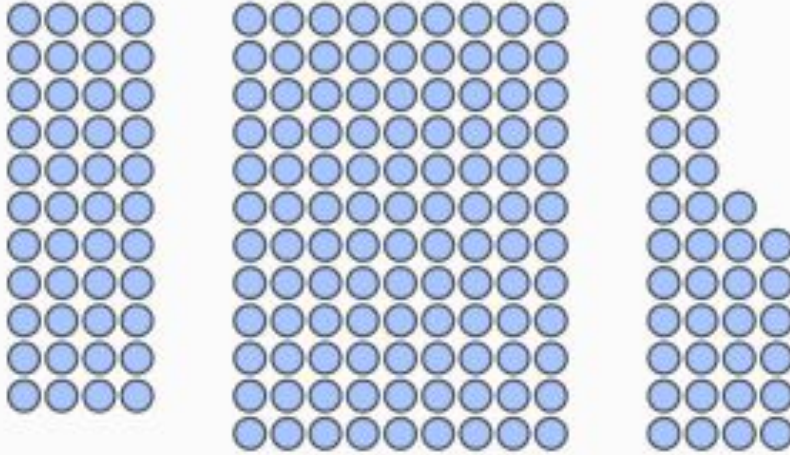

STAGE

2. With Orchestra Pit Seats 272

Full theatre seating

Stalls - 176

Balcony - 96

When seating is
unreserved, its
recommended to
cap tickets at 230

GUISELEY
THEATRE

STAGE