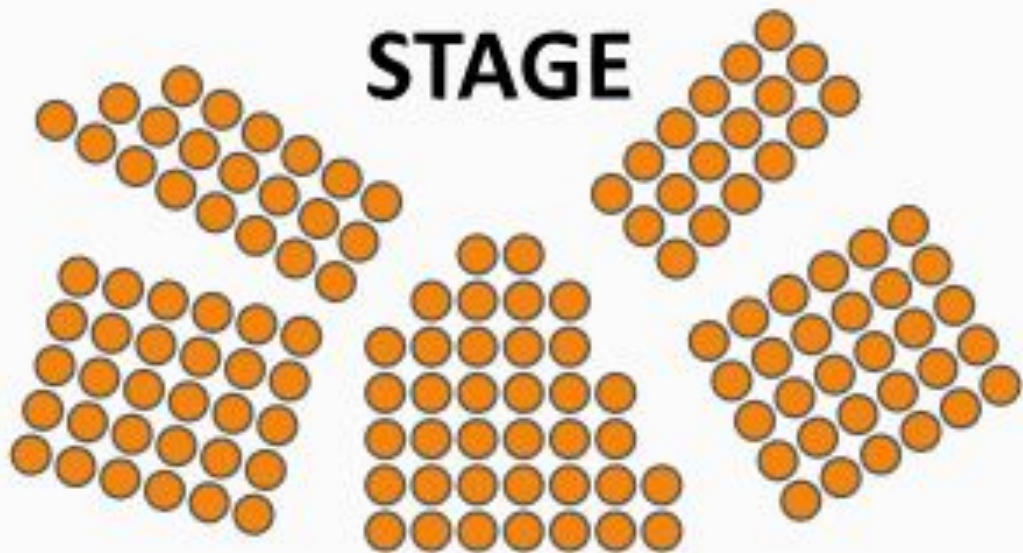

When seating is unreserved, its recommended to cap tickets at 150

**GUISELEY
THEATRE**

STAGE

7. Intimate Full Seats 136

Around a performance space, on the floor, in front of the stage

Stalls - 136

When seating is unreserved, its recommended to cap tickets at 100