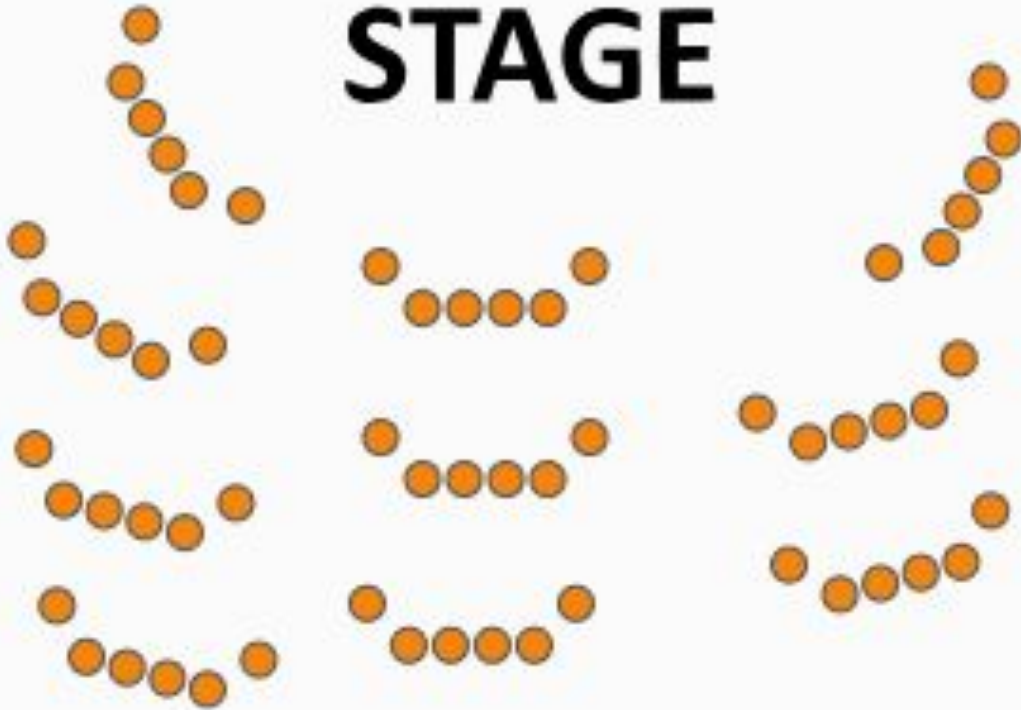

STAGE

8. Intimate Cabaret

Seats upto 60

Tables with 6 seats
around each

Stalls - upto 60

The number of tables can
be changed and booking
whole tables can be an
option

When seating is
unreserved, its
recommended to cap
tickets at 50

**GUISELEY
THEATRE**